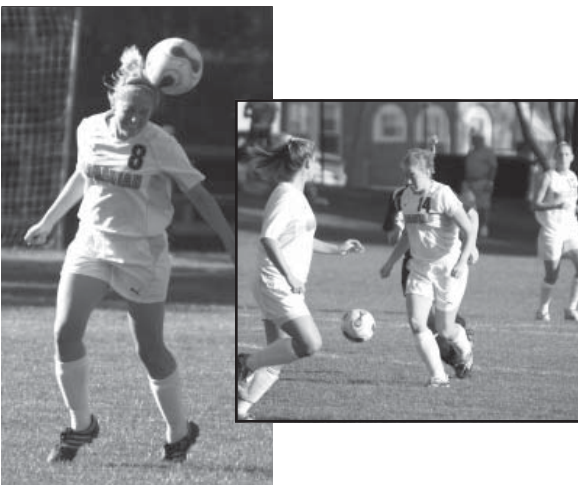

Lambinus also coached the Moravian men's team during his first ten years, leading the squad to a 76-101-15 record, their first playoff appearance in ten years, four Commonwealth Conference playoff berths and two ECAC Tournament appearances. This fall is the first year **Lambinus** will focus on the women's team.

Lambinus graduated from Moravian in 1994 after an outstanding athletic career. On the soccer field, **Lambinus** was a four-time All-Middle Atlantic Conference All-Star and led the team to a MAC Southern Division Championship. He also earned MAC All-Academic honors as well as Mid-Atlantic Region Academic and All-American honors. He also played tennis at Moravian and served as team captain for both soccer and tennis and was the soccer team's MVP as a junior and senior. **Lambinus** scored 88 points in his soccer career with 33 goals and 22 assists.

A former professional soccer player and captain of the Reading Rage Soccer Team, **Lambinus** earned his Bachelor's of Arts degree from Moravian and completed the Master of Health and Physical Education program at East Stroudsburg University of Pennsylvania in May of 1999.

2008 Season Review

Statistics

Name	GP	Shots	G	A	Pts
Tracy Fitzpatrick	18	79	11	8	30
Arielle Caldas	21	37	11	3	25
Alessandra Valdetara	21	56	6	4	16
Jenelle Mirro	22	18	6	4	16
Shannon McEvoy	20	14	2	3	7
Amanda Friedman	18	6	2	1	5
Kim Gogel	20	13	0	5	5
JeriAnne Weiss	22	16	2	0	4
Diana Feldmann	22	13	1	2	4
Katelyn Killea	22	10	1	1	3
Elizabeth Brundage	20	3	1	1	3
Alexandra Frascella	22	6	0	3	3
Brittany Deiling	14	4	1	0	2
Terri Roberts	14	4	1	0	2
Kim Mogg	2	1	1	0	2
Caitlin Corrigan	22	0	0	1	1
Tara Alberse	21	8	0	0	0
Emily Rodriguez	22	6	0	0	0
Kathleen Wise	14	1	0	0	0
Kaitlyn Russell	2	1	0	0	0
Georgia Castellano	8	0	0	0	0
Kristin Popvica	4	0	0	0	0
Mallory Goggins	2	0	0	0	0
Total	22	295	47	36	130
Opponents	22	284	15	10	40

Goalie Statistics

Name	GP	Min	GA	GAA	SV	SV%	W-L-T	Sho
Sarah Halpin	5	121:04	0	0.00	6	1.000	0-0-0	0
Mikke Ruvolis	3	66:17	0	0.00	2	1.000	0-0-0	0
Caitlin Corrigan	22	1901:50	15	0.71	94	.862	14-6-2	8
TEAM		0:00	0	0.00	4	1.000	0-0-0	3
Total	22	2089:11	15	0.65	106	.876	14-6-2	11
Opponents	22	2089:11	47	2.02	97	.674	6-14-2	6

Awards

Arielle Caldas	Landmark Conference Rookie of the Year
Caitlin Corrigan	Landmark All-Conference First Team
Brittany Deiling	Landmark Conference Fall Academic Honor Roll
Tracy Fitzpatrick	Landmark Conference Offensive Player of the Year Landmark All-Conference First Team NSCAA/adidas All-Mid-Atlantic Region First Team Landmark Conference Fall All-Academic Team Landmark Conference Fall Academic Honor Roll Moravian College Co-Outstanding Female Senior Athlete
Alexandra Frascella	Landmark All-Conference Second Team Landmark Conference Fall All-Academic Team Landmark Conference Fall Academic Honor Roll
Sarah Halpin	Landmark Conference Fall Academic Honor Roll
Katelyn Killea	Landmark All-Conference First Team NSCAA/adidas All-Mid-Atlantic Region First Team
Terri Roberts	Landmark Conference Fall Academic Honor Roll
Alessandra Valdetara	Landmark Conference Fall Academic Honor Roll
JeriAnne Weiss	Landmark Conference Fall Academic Honor Roll
Kathleen Wise	Landmark Conference Fall Academic Honor Roll
Eric Lambinus, Kate Miller, Jill Vaccarro, Kristina Adams	Landmark Conference Coaching Staff of the Year

2009 Season Preview

Expectations are high again this season for the Moravian College women's soccer team with the 2009 squad returning 19 letterwinners and eight starters from last year's 14-6-2 team. Last season, the Greyhounds reached the first round of the 2008 NCAA Division III National Championship Tournament, the team's second straight NCAA appearance, and the squad captured the Landmark Conference Championship, the first conference title in school history.

Head Coach **Eric Lambinus** is going into his 11th year as coach of the squad, and he feels that the team can get back into the NCAA Championship Tournament with some hard work and leadership from his returning players.